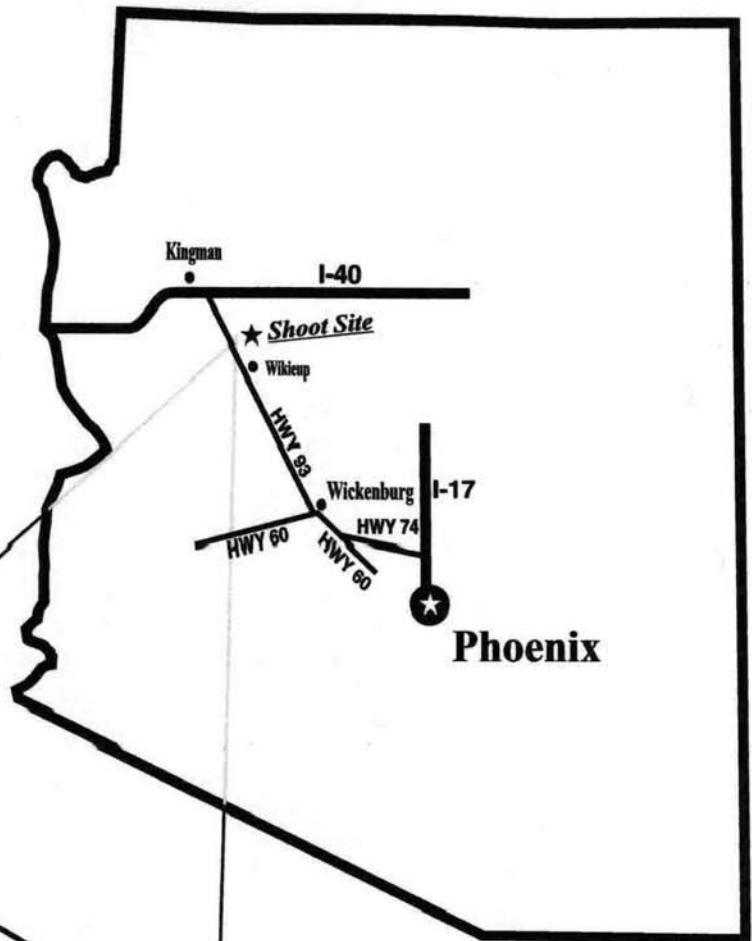

From Phoenix,
 North on I-17 to HWY 74
 (9.1 miles north of 101)
 Go west on 74 to HWY 60
 (30.8 miles)
 Turn Right on HWY 60 to Wickenburg
 Go to HWY 93
 (10 miles)
 Turn Right (north) on HWY 93
 Go through Wikieup (75 miles)
 and go north of Wikieup on HWY 93
 to mile marker 111
 The Shoot site turnoff is about a
 half a mile past mile marker 111
 on the right side of the road

Signs will be placed along the route from the HWY 93 turnoff to the shoot

The dirt road to the shoot site is accessible to most vehicles. For larger vehicle info check website or call number on home page

Detailed Map of Shoot Site Area

Before heading to the shoot check our website for current road conditions. www.mgshooters.com