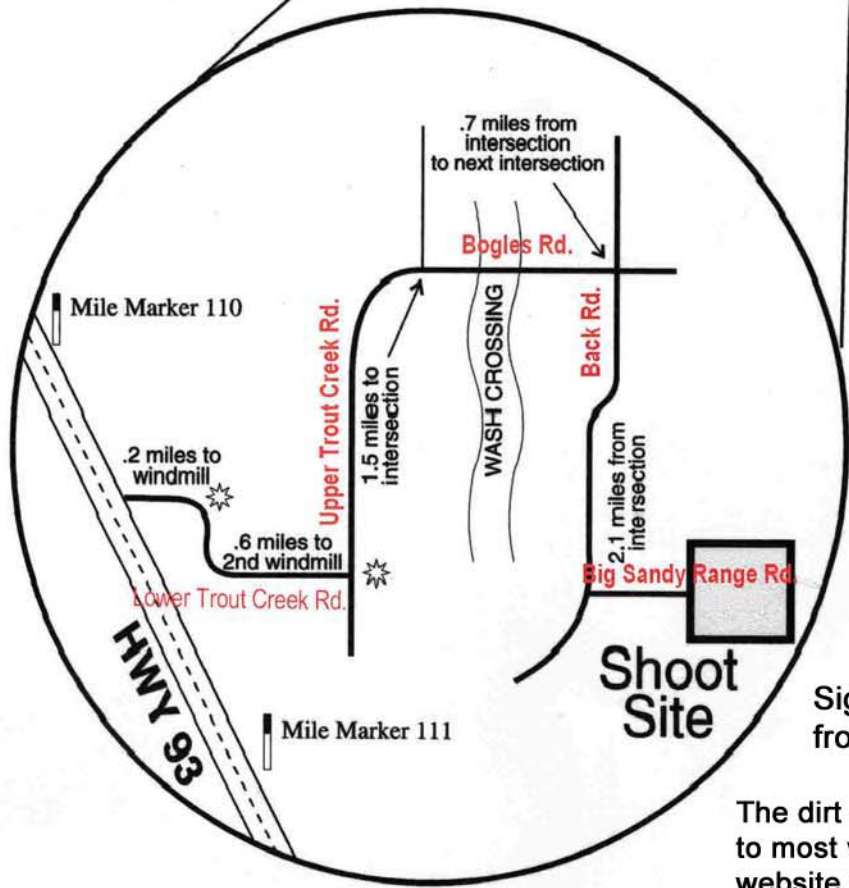

From Phoenix,
 North on I-17 to HWY 74
 (9.1 miles north of 101)
 Go west on 74 to HWY 60
 (30.8 miles)
 Turn Right on HWY 60 to Wickenburg
 Go to HWY 93
 (10 miles)
 Turn Right (north) on HWY 93
 Go through Wikieup (75 miles)
 and go north of Wikieup on HWY 93
 to mile marker 111
 The Shoot site turnoff is about a
 half a mile past mile marker 111
 on the right side of the road

Signs will be placed along the route from the HWY 93 turnoff to the shoot

The dirt road to the shoot site is accessible to most vehicles. For larger vehicle info check website or call number on home page

Detailed Map of Shoot Site Area

Before heading to the shoot check our website for current road conditions. www.mgshooters.com